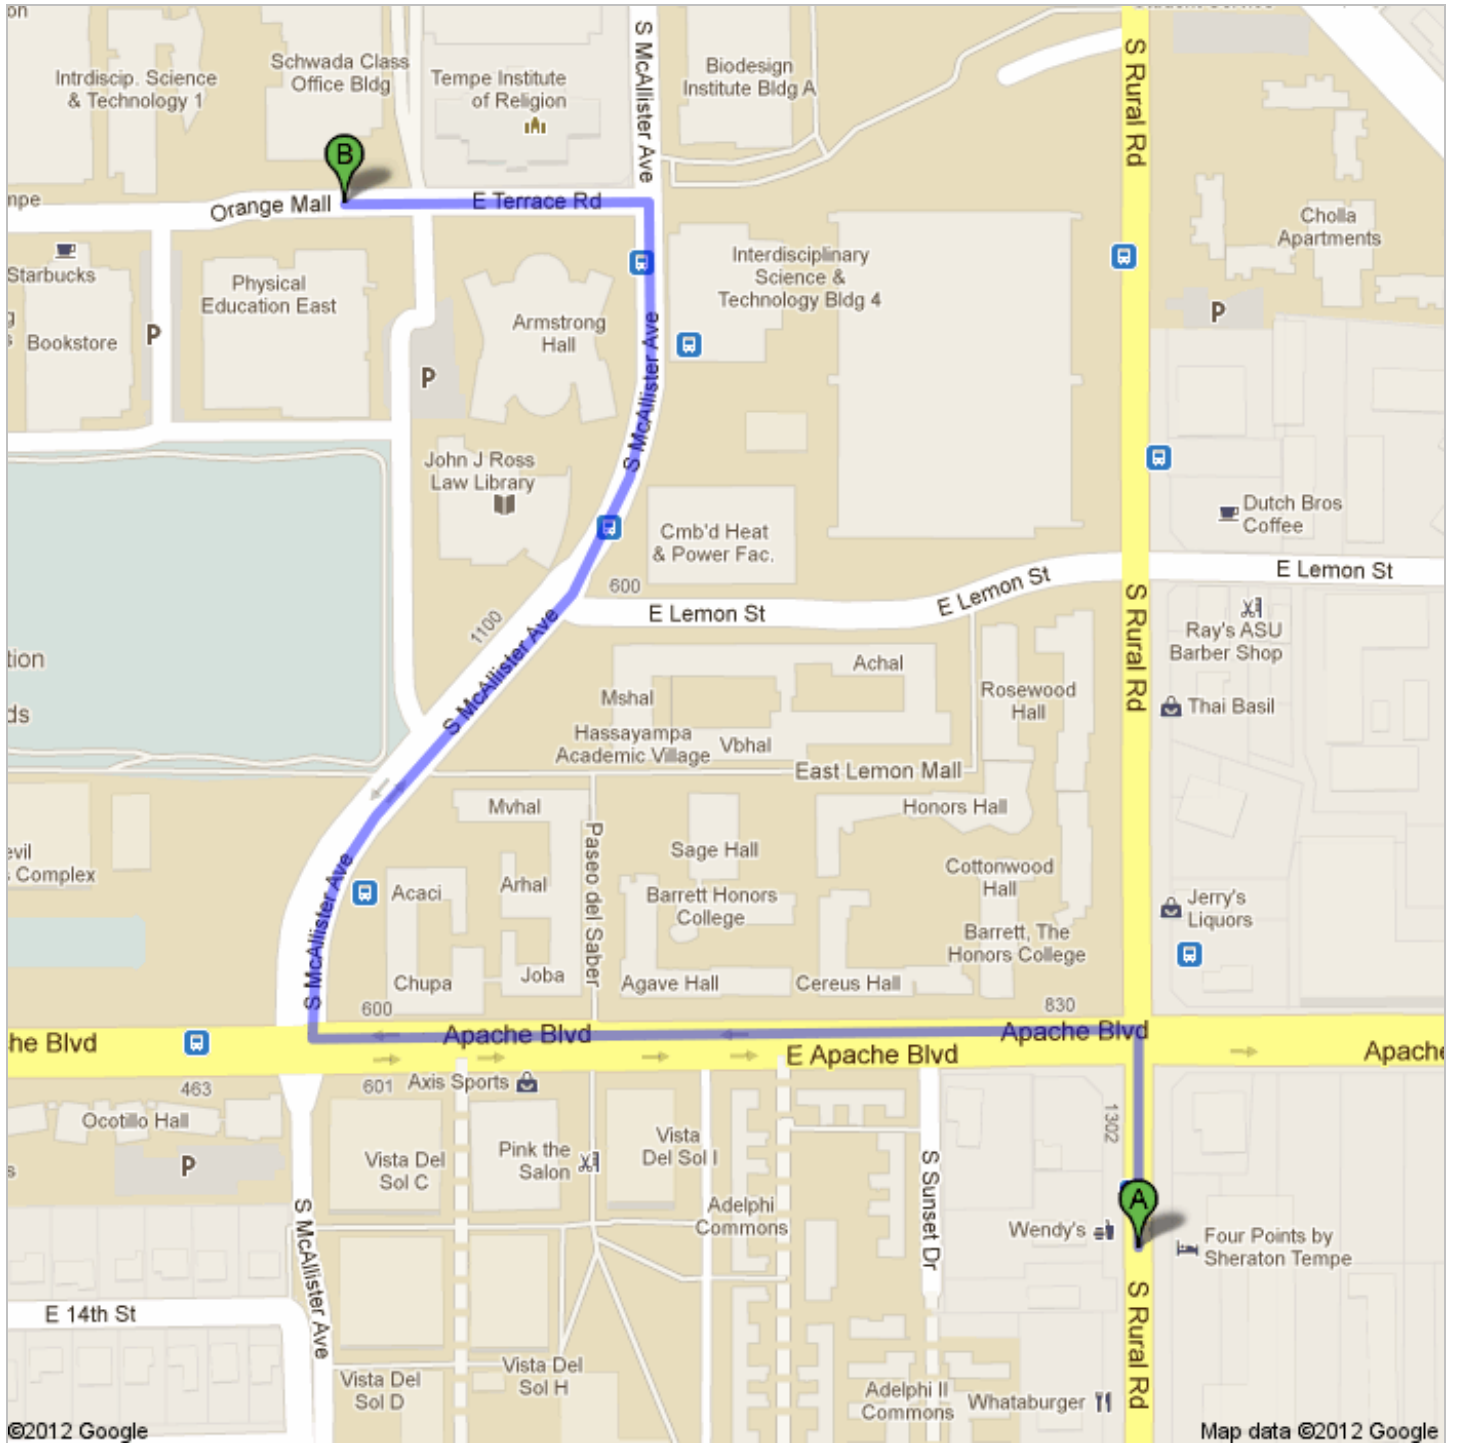

Directions to Schwada Class Office Bldg, Tempe, AZ 85281
0.7 mi – about 2 mins

Four Points by Sheraton Tempe
 1333 South Rural Road, Tempe, AZ 85281

1. Head **north** on **S Rural Rd** toward **Apache Blvd**

go 348 ft
 total 348 ft

 2. Take the 1st left onto **Apache Blvd**
 About 50 secs

go 0.2 mi
 total 0.3 mi

 3. Turn right onto **S McAllister Ave**
 About 1 min

go 0.3 mi
 total 0.6 mi

 4. Turn left onto **E Terrace Rd**

go 361 ft
 total 0.7 mi

5. Continue onto **Orange Mall**
Destination will be on the right

go 125 ft
total 0.7 mi

 Schwada Class Office Bldg, Tempe, AZ 85281

These directions are for planning purposes only. You may find that construction projects, traffic, weather, or other events may cause conditions to differ from the map results, and you should plan your route accordingly. You must obey all signs or notices regarding your route.