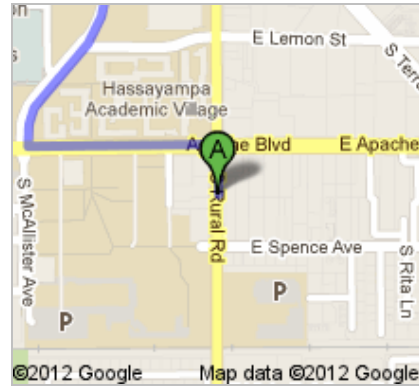

Directions to Schwada Class Office Bldg, Tempe, AZ 85281
0.7 mi – about 2 mins

Four Points by Sheraton Tempe
 1333 South Rural Road, Tempe, AZ 85281

1. Head **north** on **S Rural Rd** toward **Apache Blvd**

go 348 ft
 total 348 ft

 2. Take the 1st left onto **Apache Blvd**
 About 50 secs

go 0.2 mi
 total 0.3 mi

 3. Turn right onto **S McAllister Ave**
 About 1 min

go 0.3 mi
 total 0.6 mi

 4. Turn left onto **E Terrace Rd**

go 361 ft
 total 0.7 mi

5. Continue onto **Orange Mall**
Destination will be on the right

go 125 ft
total 0.7 mi

 Schwada Class Office Bldg, Tempe, AZ 85281

These directions are for planning purposes only. You may find that construction projects, traffic, weather, or other events may cause conditions to differ from the map results, and you should plan your route accordingly. You must obey all signs or notices regarding your route.