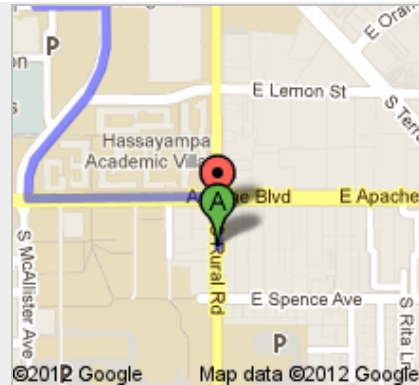

Directions to Schwada Class Office Bldg, Tempe, AZ 85281
0.7 mi – about 2 mins

Four Points by Sheraton Tempe
 1333 South Rural Road, Tempe, AZ 85281

1. Head **north** on **S Rural Rd** toward **Apache Blvd**

go 348 ft
 total 348 ft

 2. Take the 1st left onto **Apache Blvd**
 About 50 secs

go 0.2 mi
 total 0.3 mi

 3. Turn right onto **S McAllister Ave**
 About 1 min

go 0.3 mi
 total 0.6 mi

 4. Turn left onto **E Terrace Rd**

go 361 ft
 total 0.7 mi

5. Continue onto **Orange Mall**
Destination will be on the right

go 125 ft
total 0.7 mi

 Schwada Class Office Bldg, Tempe, AZ 85281

These directions are for planning purposes only. You may find that construction projects, traffic, weather, or other events may cause conditions to differ from the map results, and you should plan your route accordingly. You must obey all signs or notices regarding your route.

Map data ©2012 Google

Directions weren't right? Please find your route on maps.google.com and click "Report a problem" at the bottom left.