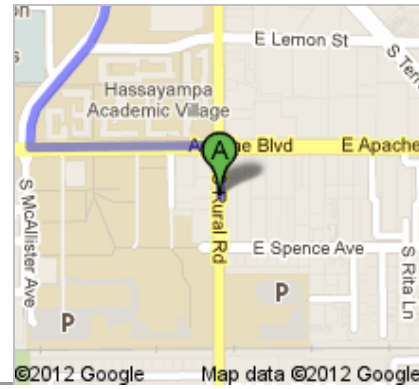

Directions to Schwada Class Office Bldg, Tempe, AZ 85281
0.7 mi – about 2 mins

Four Points by Sheraton Tempe
 1333 South Rural Road, Tempe, AZ 85281

1. Head **north** on **S Rural Rd** toward **Apache Blvd**

go 348 ft
 total 348 ft

 2. Take the 1st left onto **Apache Blvd**
 About 50 secs

go 0.2 mi
 total 0.3 mi

 3. Turn right onto **S McAllister Ave**
 About 1 min

go 0.3 mi
 total 0.6 mi

 4. Turn left onto **E Terrace Rd**

go 361 ft
 total 0.7 mi

5. Continue onto **Orange Mall**
Destination will be on the right

go 125 ft
total 0.7 mi

 Schwada Class Office Bldg, Tempe, AZ 85281

These directions are for planning purposes only. You may find that construction projects, traffic, weather, or other events may cause conditions to differ from the map results, and you should plan your route accordingly. You must obey all signs or notices regarding your route.