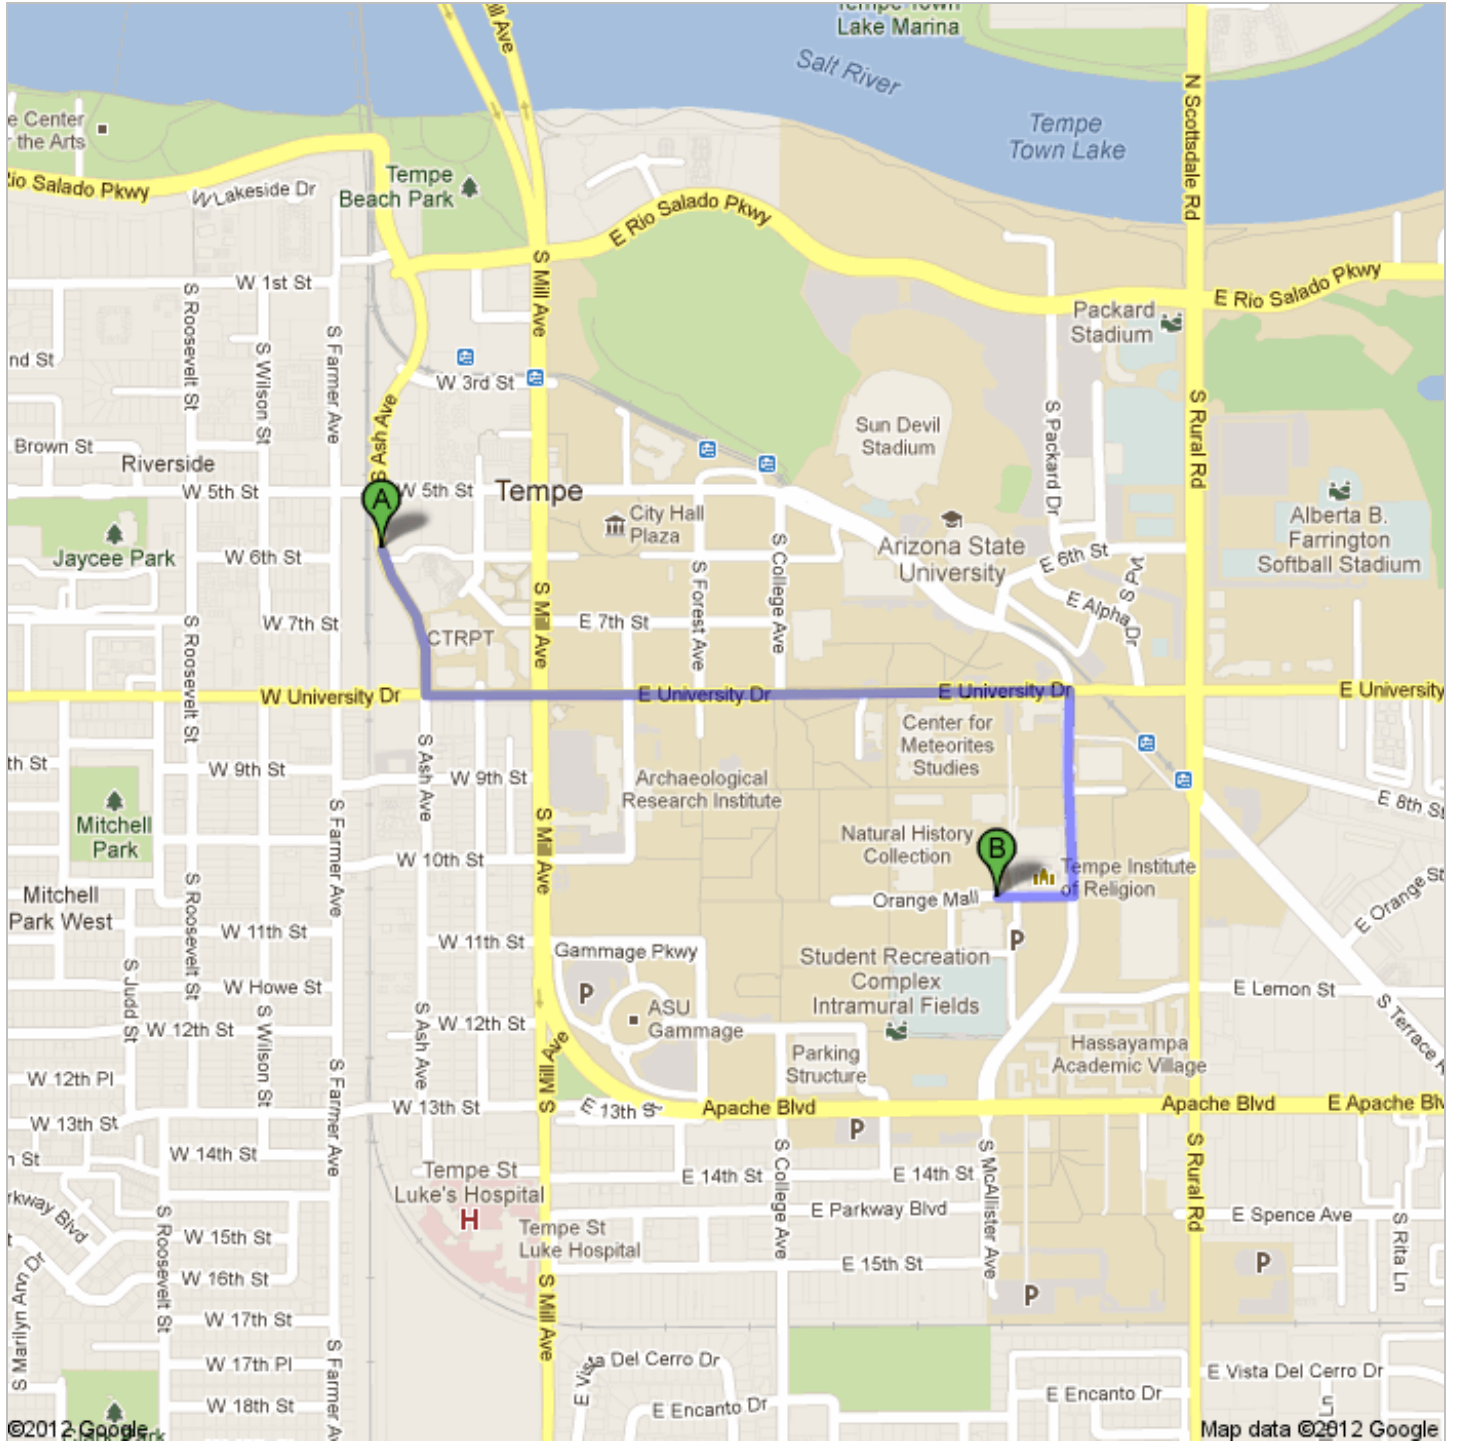

Directions to Schwada Class Office Bldg, Tempe, AZ 85281
1.3 mi – about 4 mins

 601 S Ash Ave, Tempe, AZ 85281

1. Head **south** on **S Ash Ave** toward **W 6th St**

go 0.2 mi
total 0.2 mi

 2. Take the 2nd left onto **W University Dr**
About 2 mins

go 0.8 mi
total 1.0 mi

 3. Turn right onto **S McAllister Ave**
About 45 secs

go 0.2 mi
total 1.2 mi

 4. Turn right onto **E Terrace Rd**

go 361 ft
total 1.3 mi

5. Continue onto **Orange Mall**
Destination will be on the right

go 125 ft
total 1.3 mi

 Schwada Class Office Bldg, Tempe, AZ 85281

These directions are for planning purposes only. You may find that construction projects, traffic, weather, or other events may cause conditions to differ from the map results, and you should plan your route accordingly. You must obey all signs or notices regarding your route.

Map data ©2012 Google

Directions weren't right? Please find your route on maps.google.com and click "Report a problem" at the bottom left.