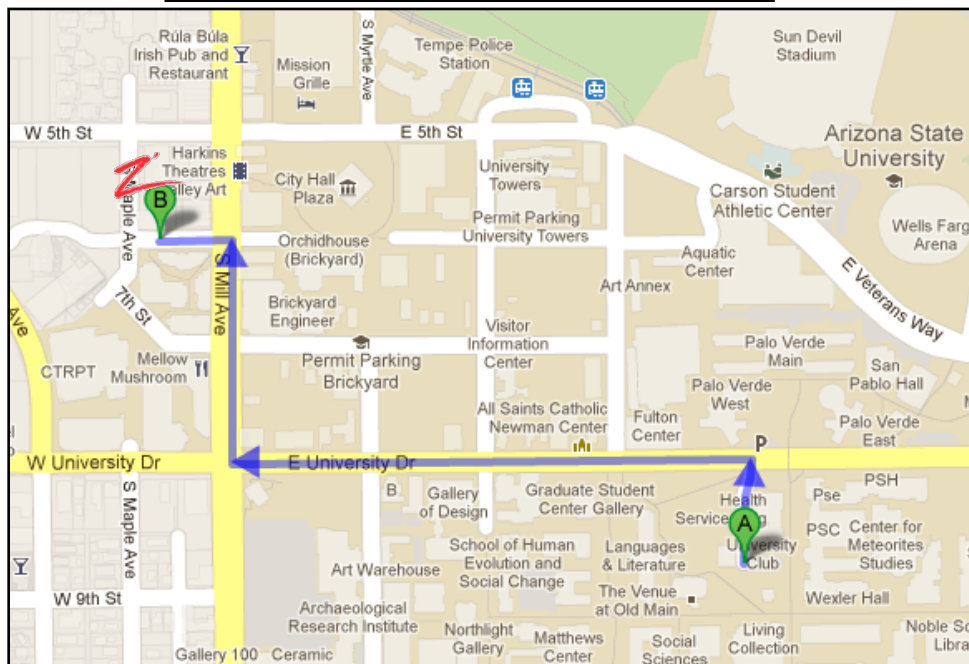

Dinner at Z'Tejas Southwestern Grill

Saturday, November 10 at 6:00pm

Head NORTH towards E. University Drive

Turn LEFT onto E. University Drive

Turn RIGHT onto S. Mill Avenue

Turn LEFT onto W. 6th Street

Google Map:

ASU Map: